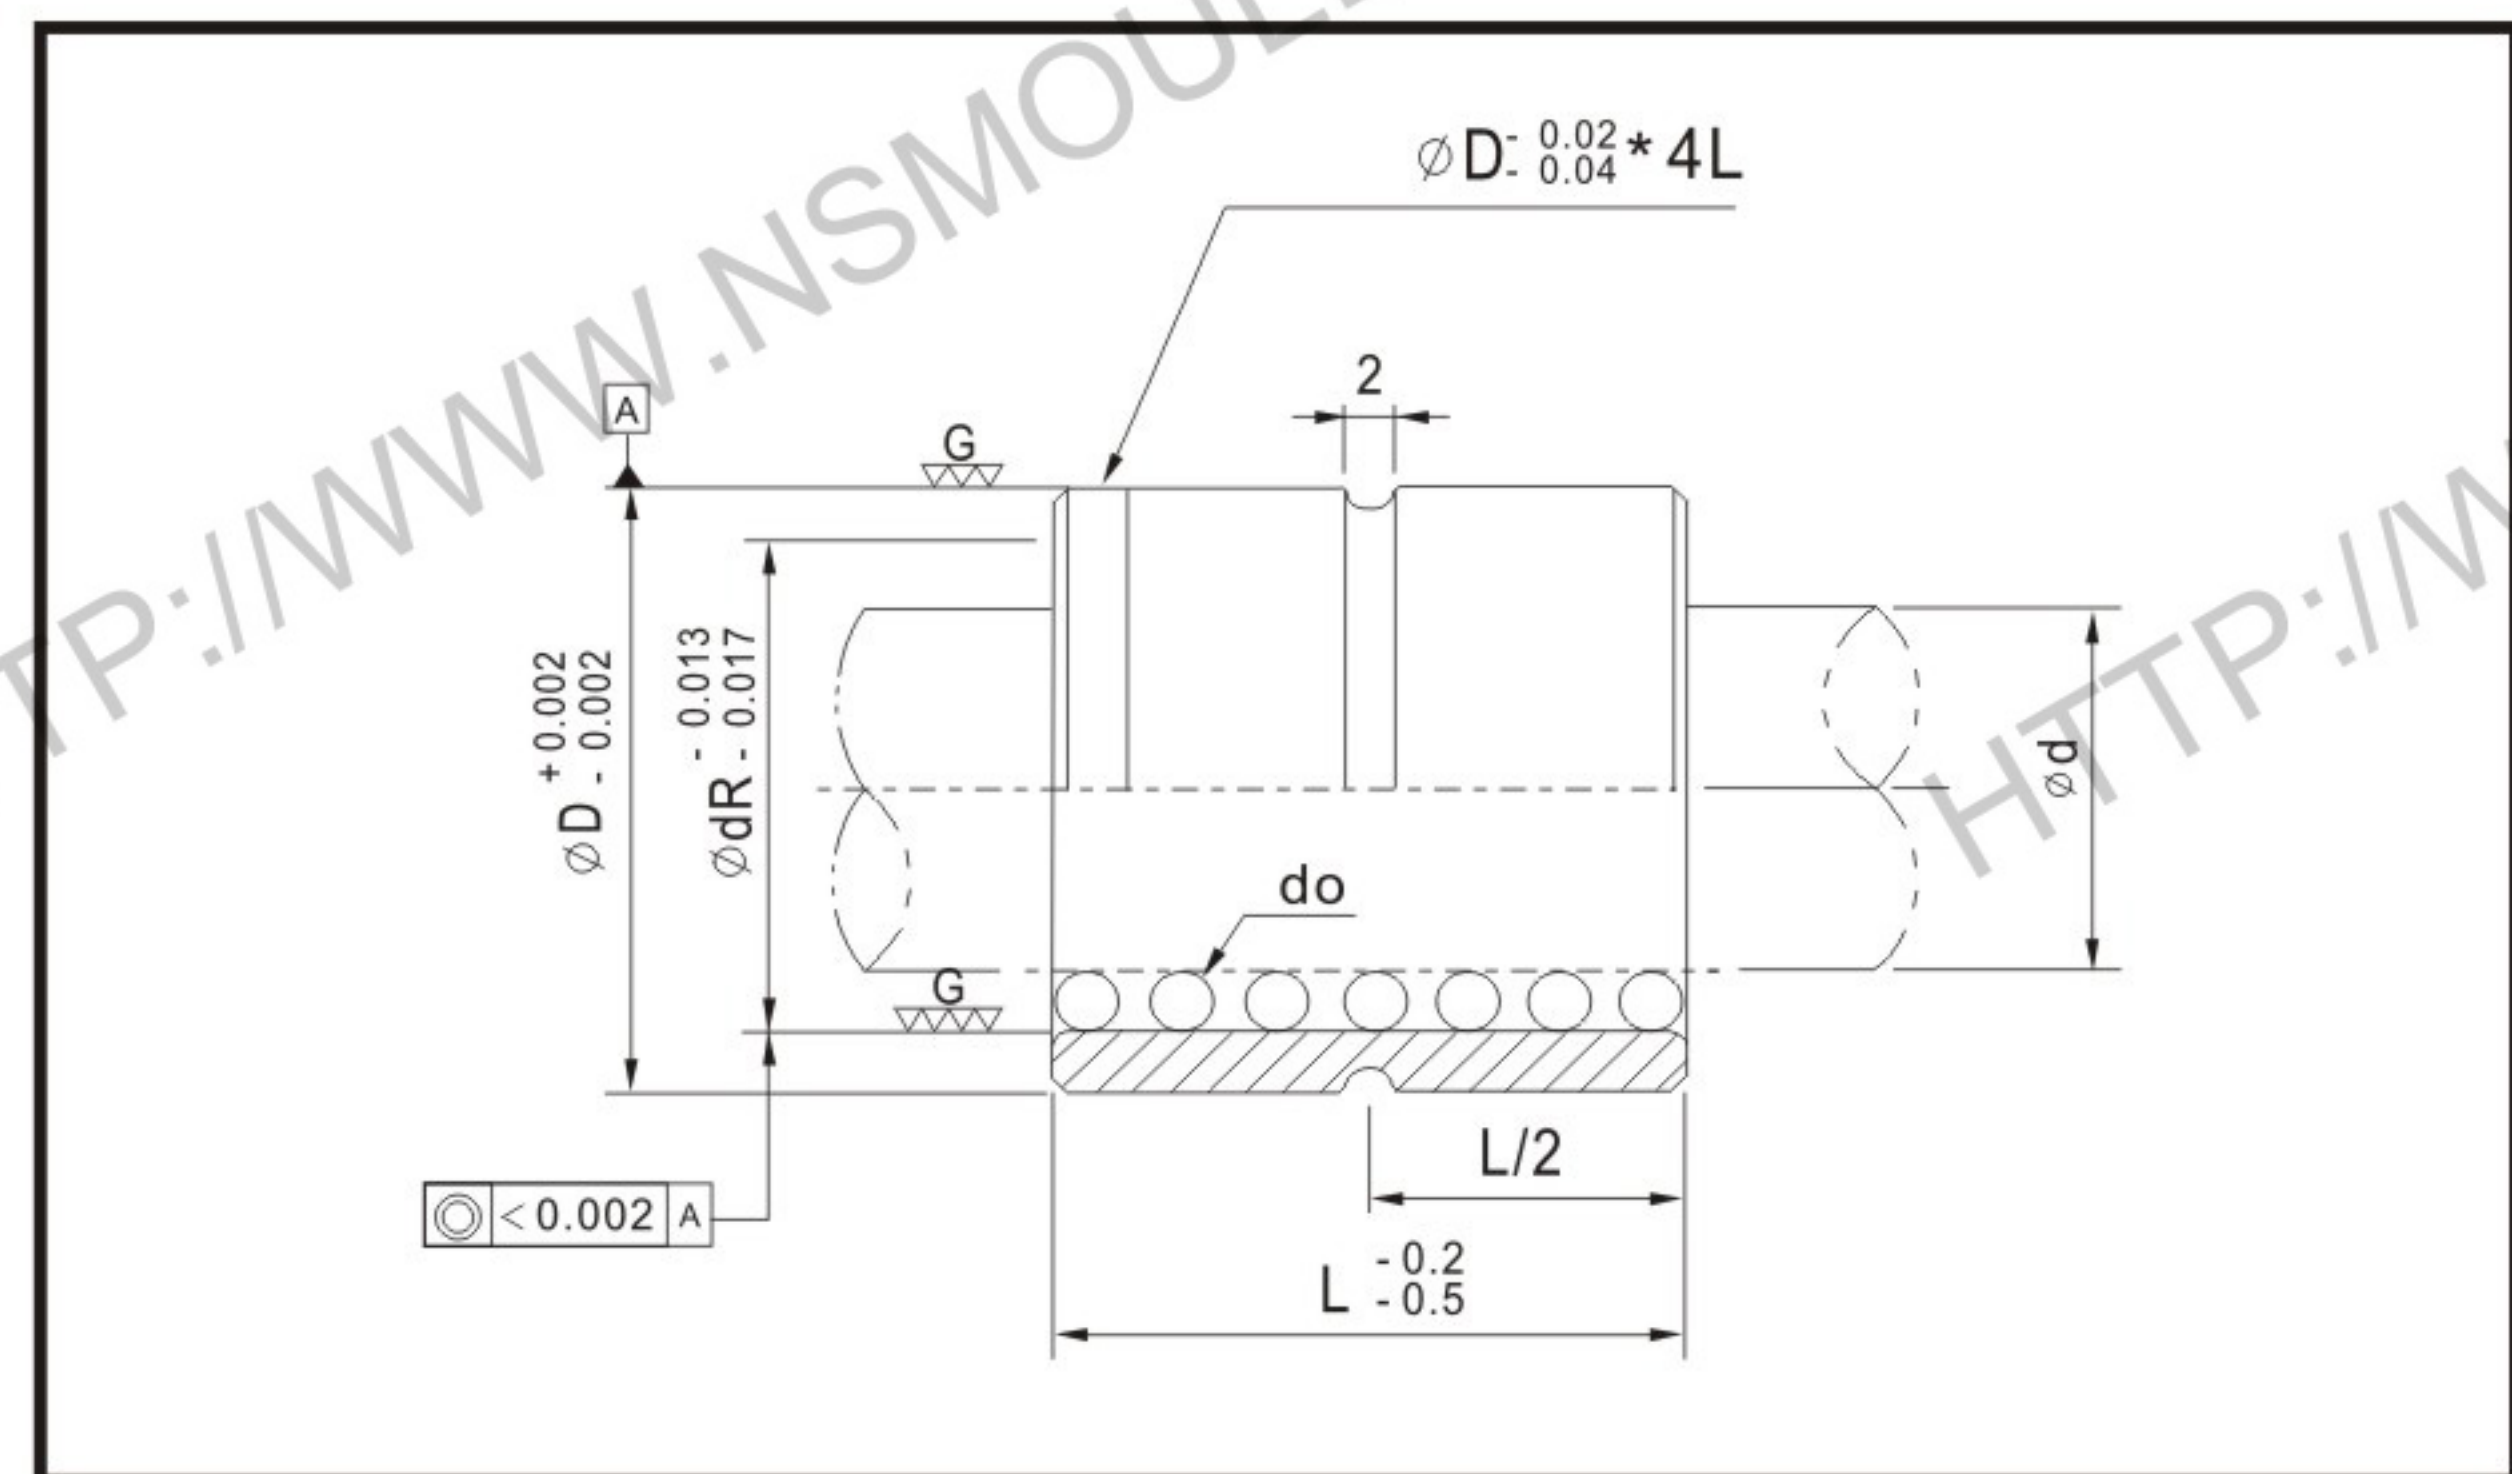

BUSH with ball cage

Europe standard

Material: 1.2067(ws)
Hardness: 60-62HRC

Type	d	dR	D	D1	do	L
HBA	13	17	22	27	2	20, 25, 30
	16	20	26	31	2	25, 30, 35
	20	26	31	36	3	30, 35, 40

Order format: HBA dxL

Material: 1.2067(ws)
Hardness: 60-62HRC

Type	d	dR	D	do	L
HBB	13	17	22	2	20, 25, 30
	16	20	26	2	25, 30, 35
	20	26	31	3	30, 35, 40

Order format: HBB dxL