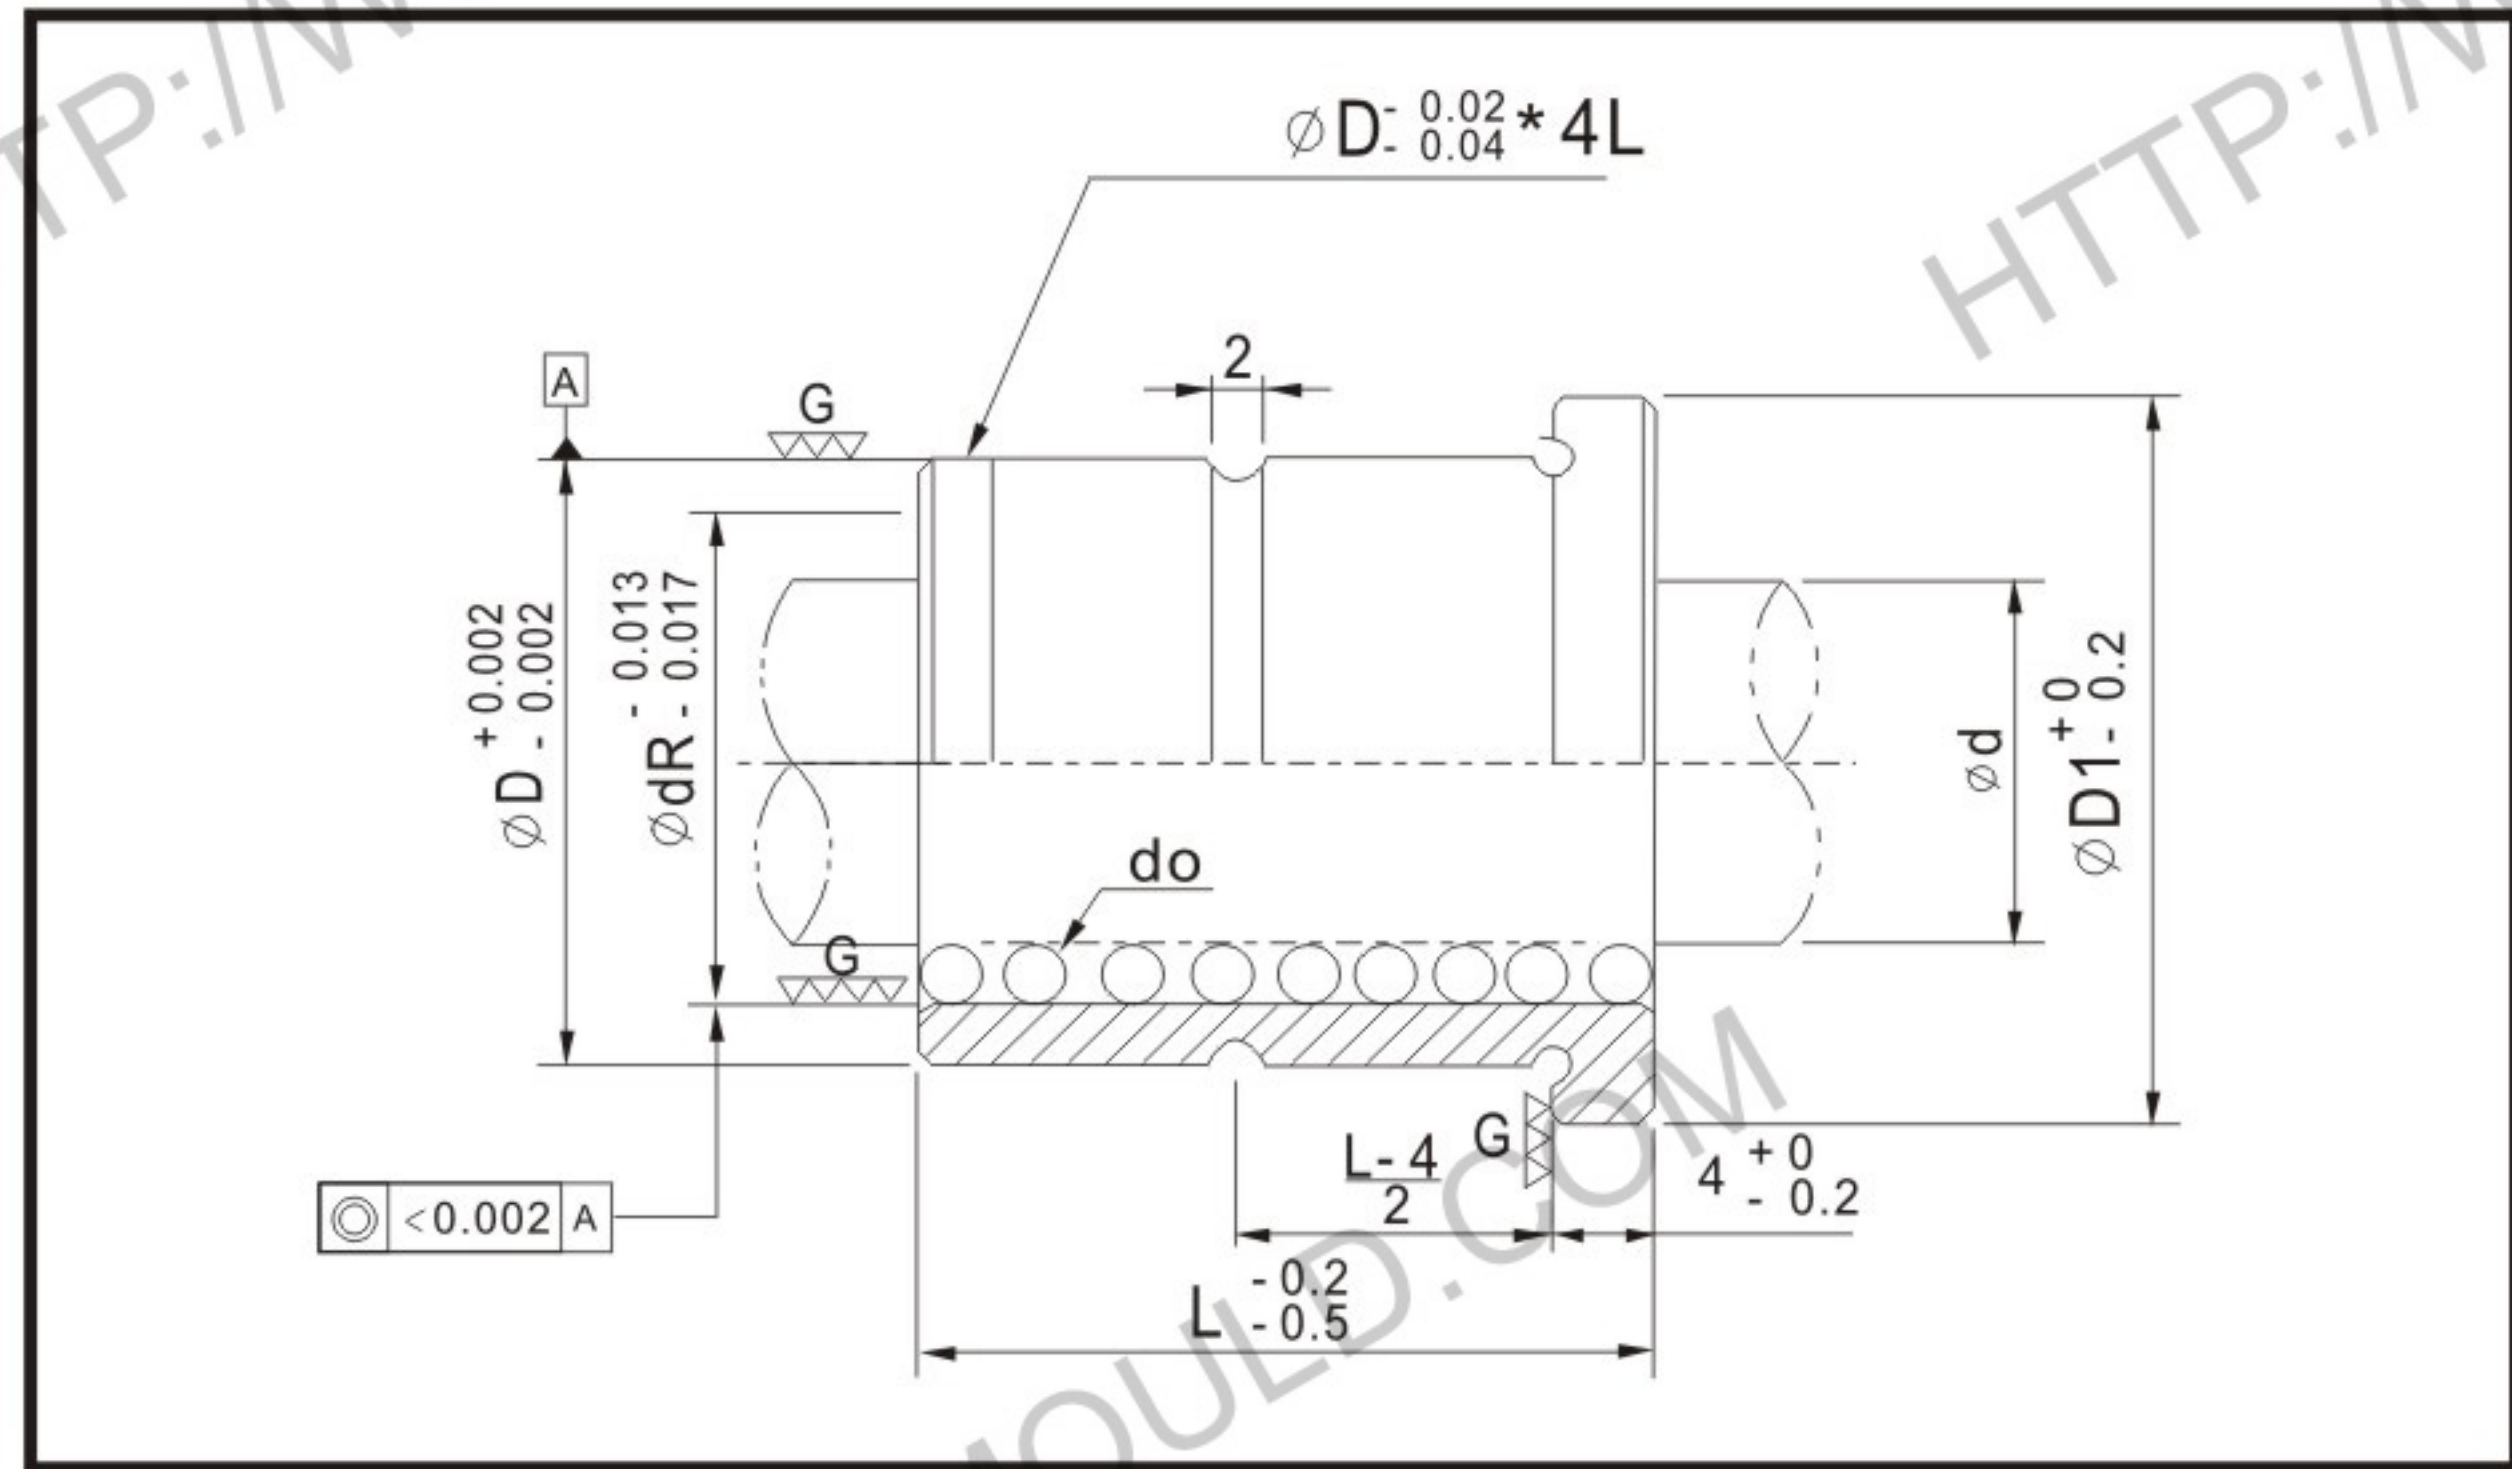

BUSH with ball cage

Europe standard

Material: 1.2067(ws)
Hardness: 60-62HRC

Type	d	dR	D	D1	do	L
HBA	13	17	22	27	2	20, 25, 30
	16	20	26	31	2	25, 30, 35
	20	26	31	36	3	30, 35, 40

Order format: HBA dxL

Material: 1.2067(ws)
Hardness: 60-62HRC

Type	d	dR	D	do	L
HBB	13	17	22	2	20, 25, 30
	16	20	26	2	25, 30, 35
	20	26	31	3	30, 35, 40

Order format: HBB dxL